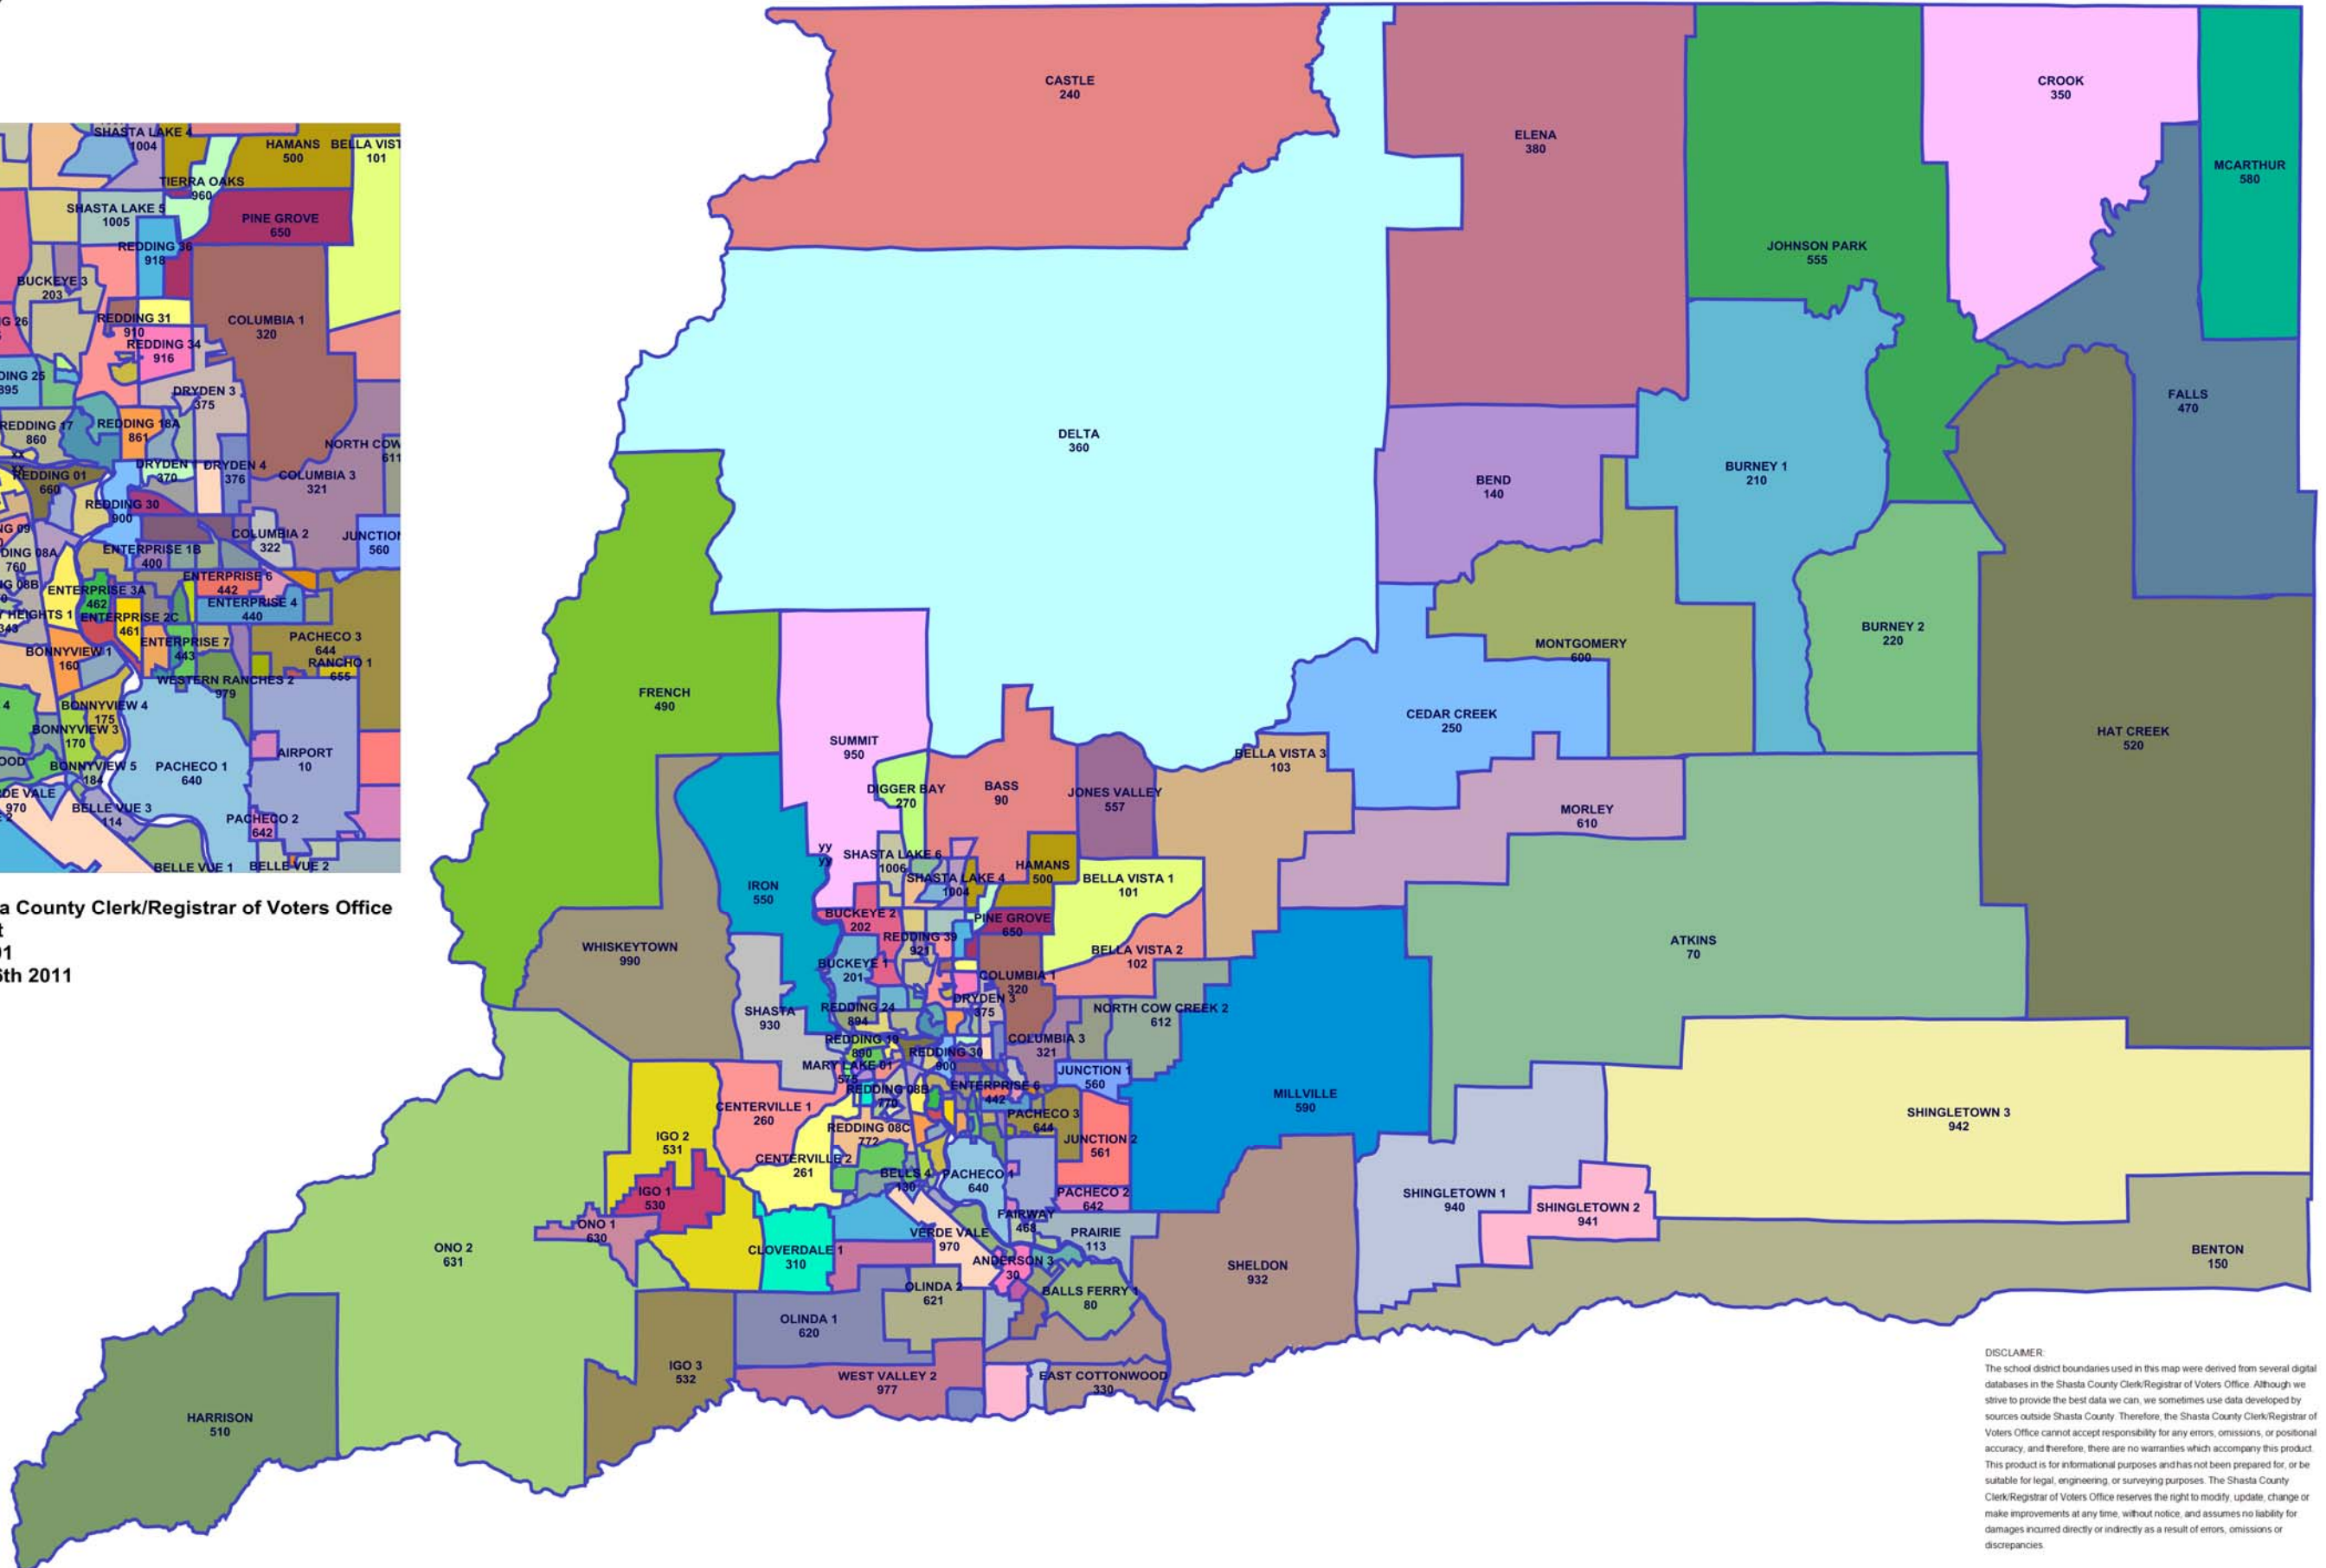

Created By: Shasta County Clerk/Registrar of Voters Office
1643 Market Street
Redding, CA. 96001
UPDATED - April 6th 2011