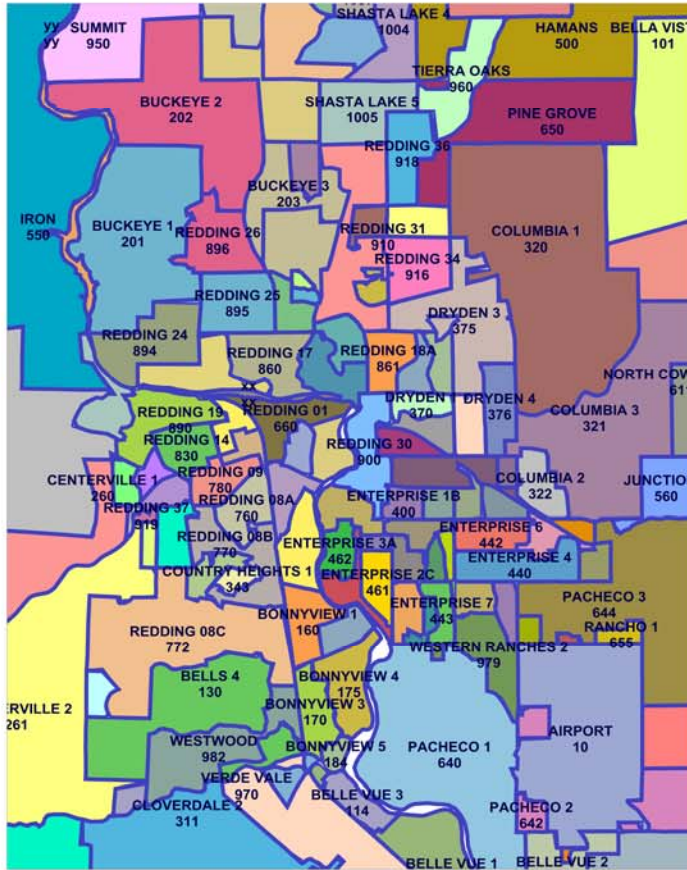

County of Shasta Voting Precincts Map

Created By: Shasta County Clerk/Registrar of Voters Office
1643 Market Street
Redding, CA. 96001
UPDATED - April 6th 2011